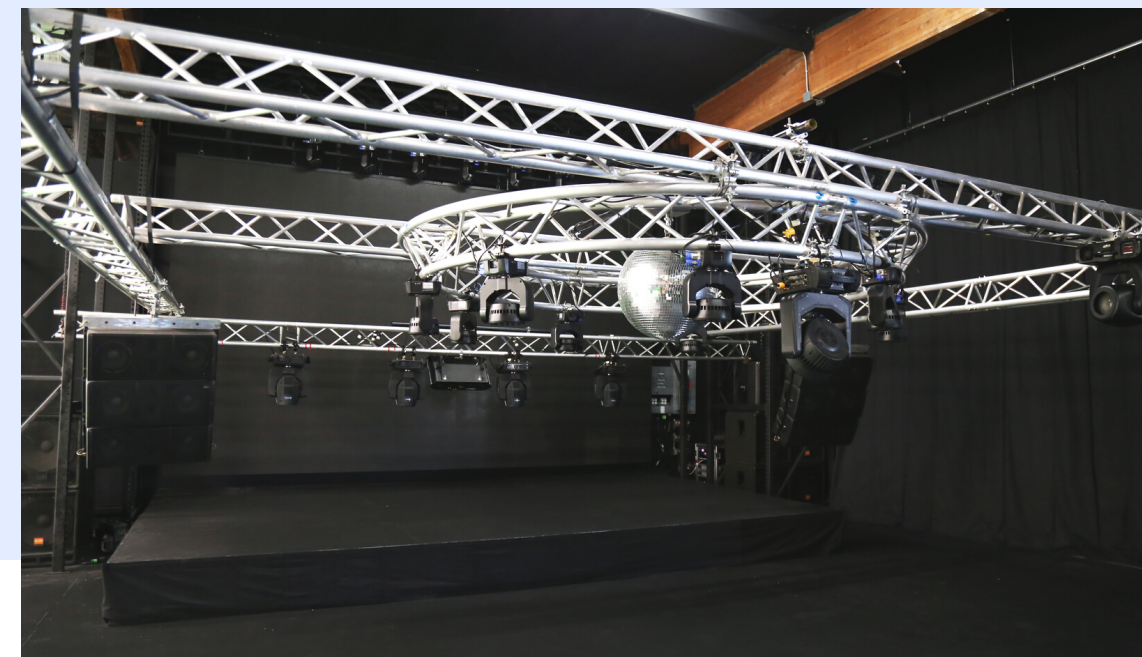

STAGE 2: BLACK VOID WITH STAGE RISER

RENTAL SPACE
PHOTO | VIDEO | LIVE STREAM

7450 Greenbush Ave.
North Hollywood, CA 91605

e-mail:
info@cosmos-studios.com

phone:
+1 (818) 392-7686