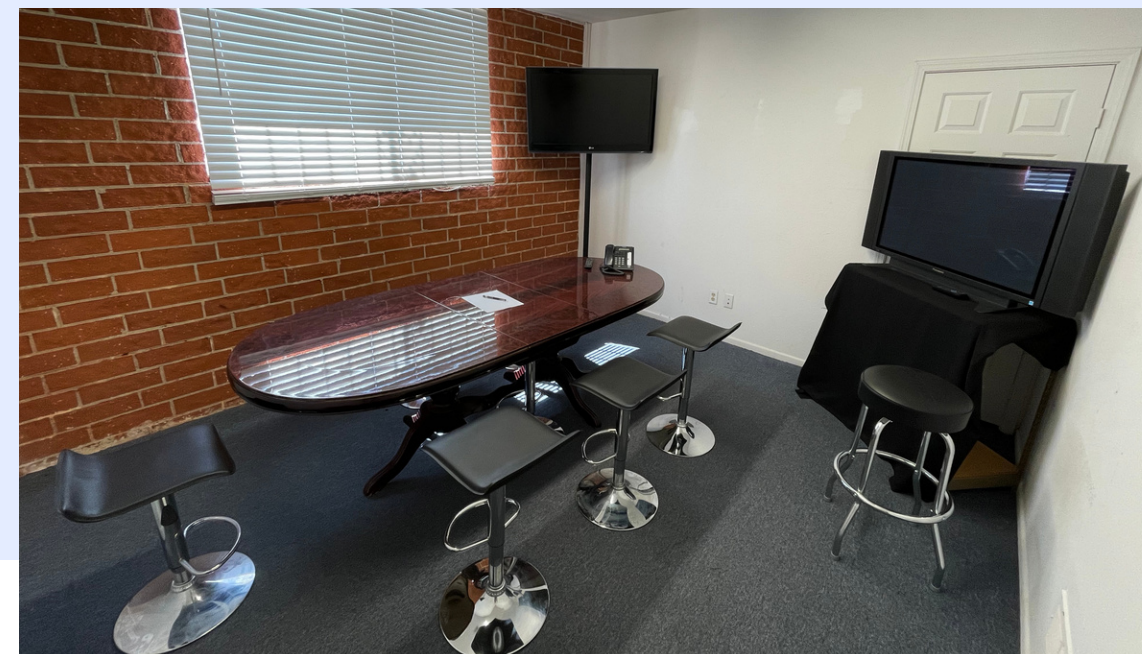

RENTAL SPACE
PHOTO | VIDEO | LIVE STREAM

7450 Greenbush Ave.
North Hollywood, CA 91605

e-mail:
info@cosmos-studios.com

phone:
+1 (818) 392-7686

AMENITIES

- Green room with lounge seating and kitchenette
- Hair and makeup room
- Mobile wardrobe rack
- Production office
- Conference/podcast room
- Bathrooms
- Gated private parking for 18 cars, can accommodate 26ft. truck
- High-speed wireless and wired internet